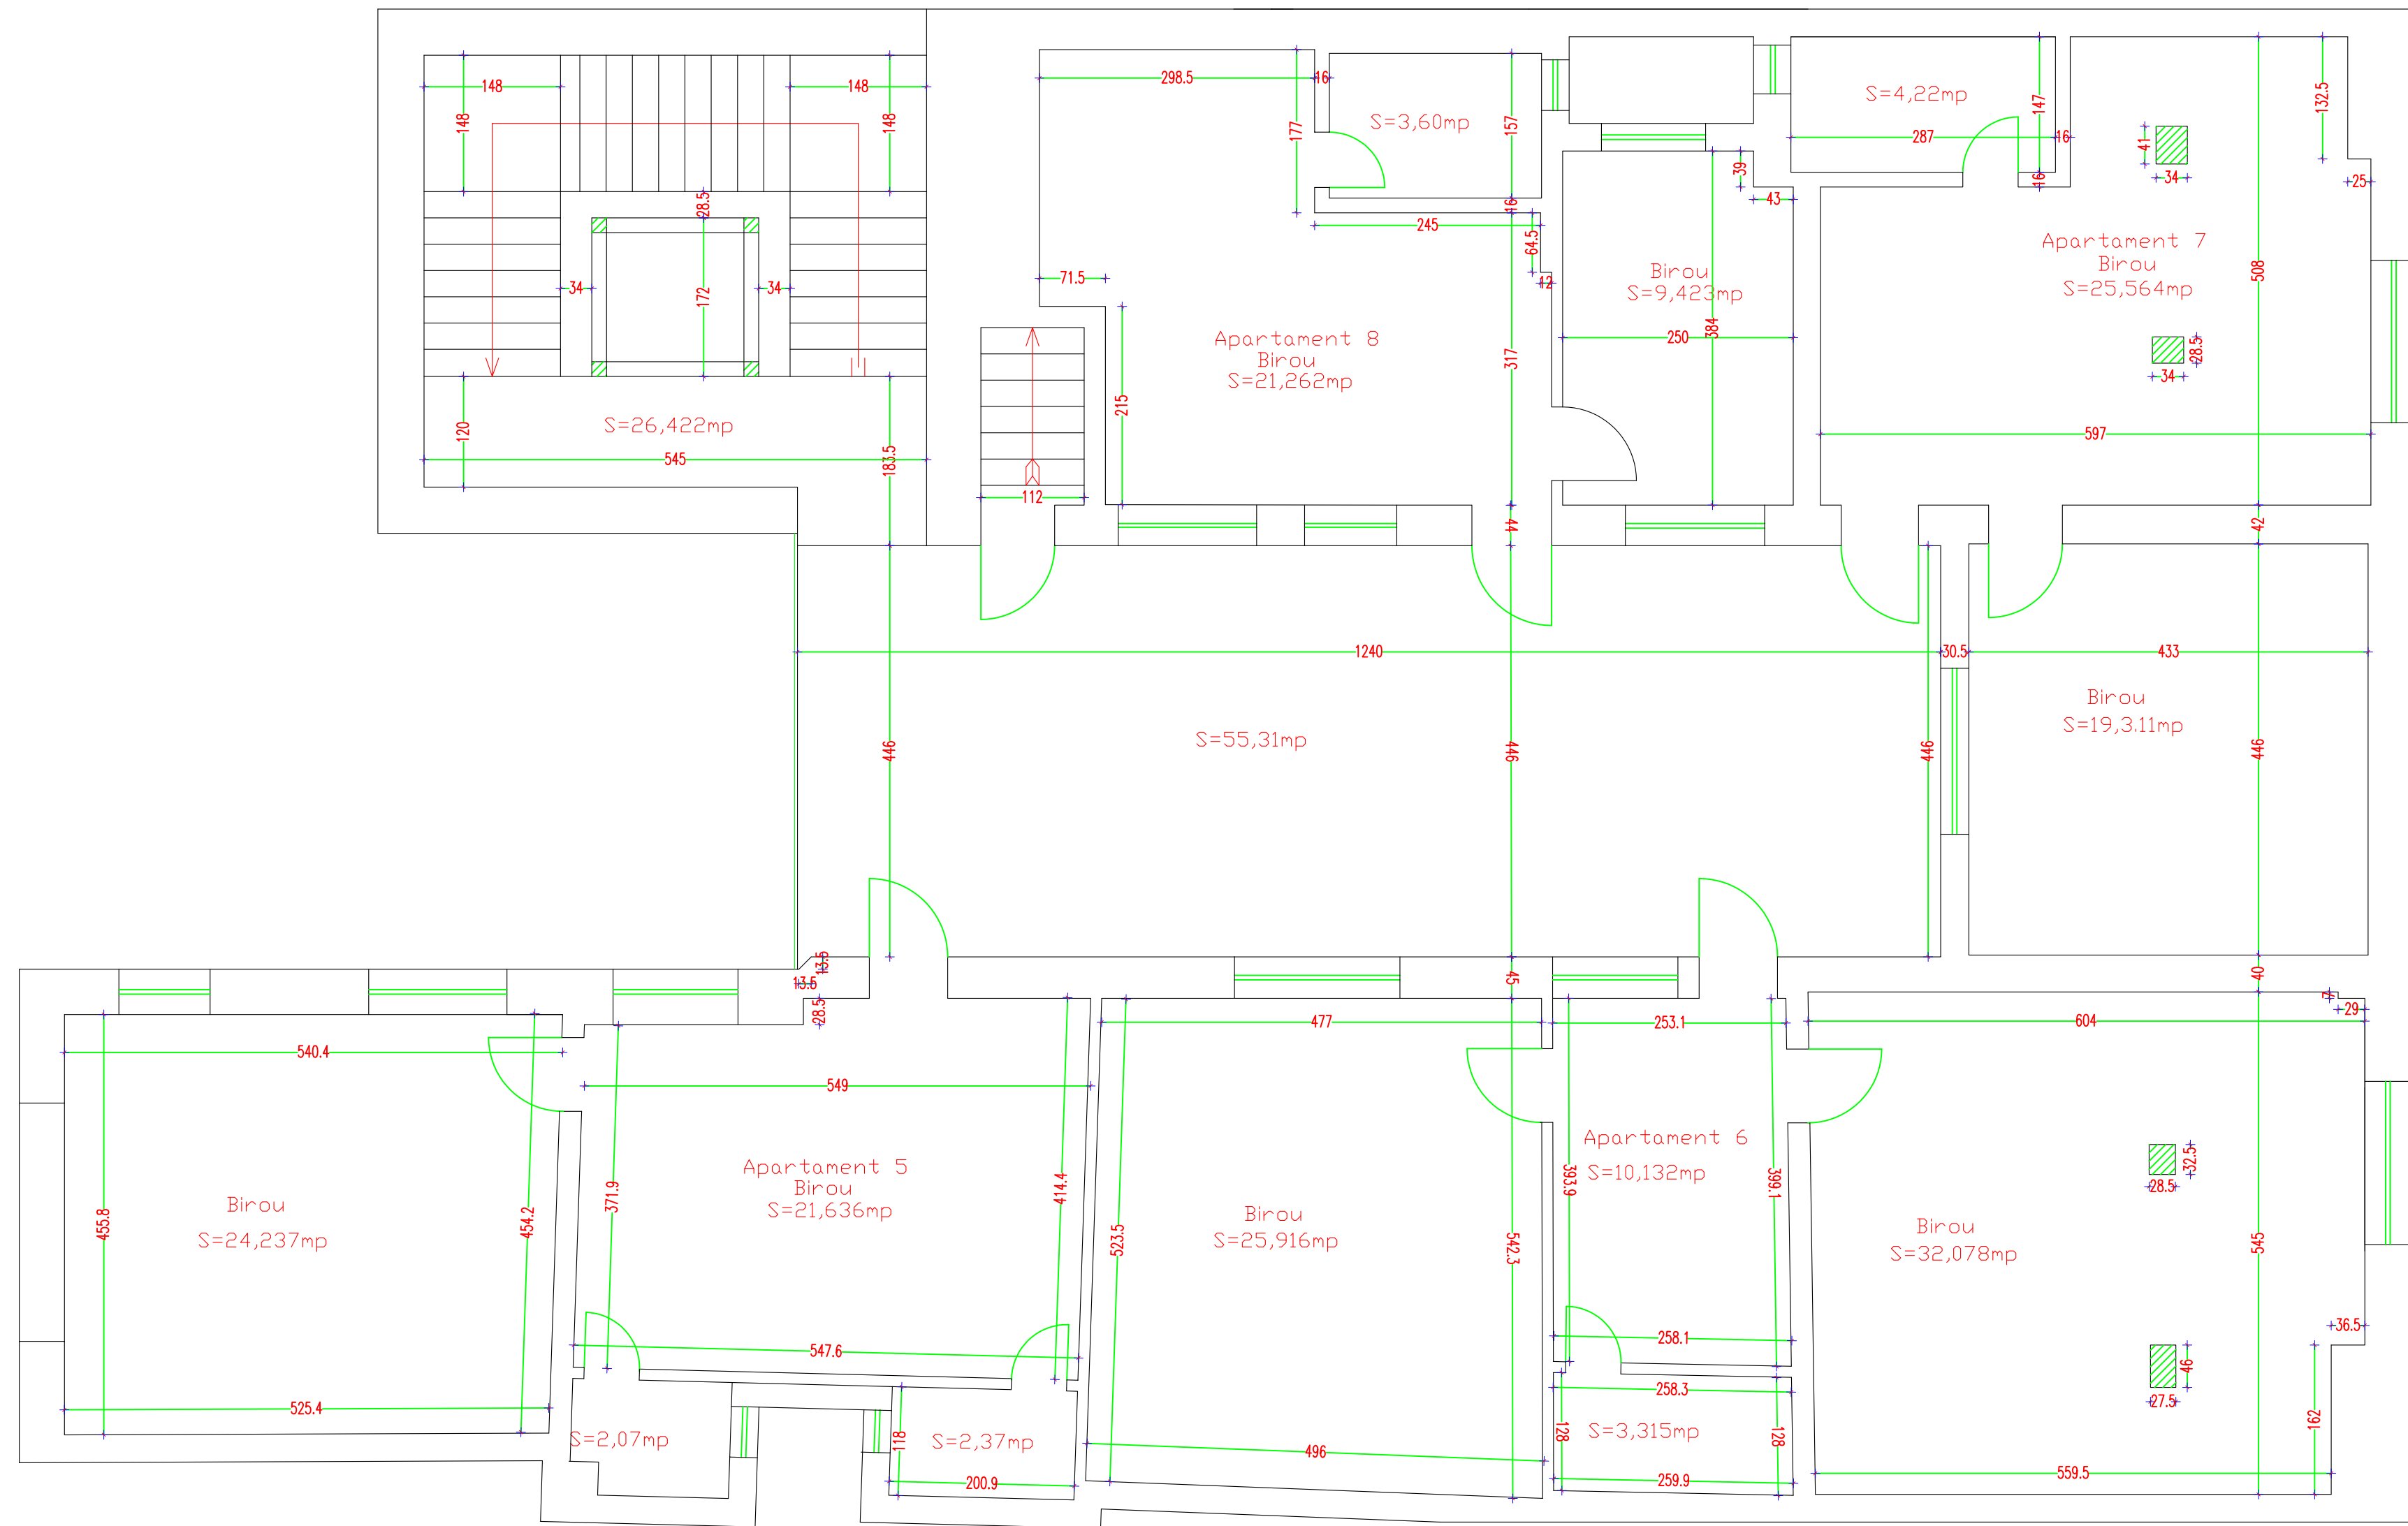

ATTIC

TOTAL AREA
Stotal = 286 square metres